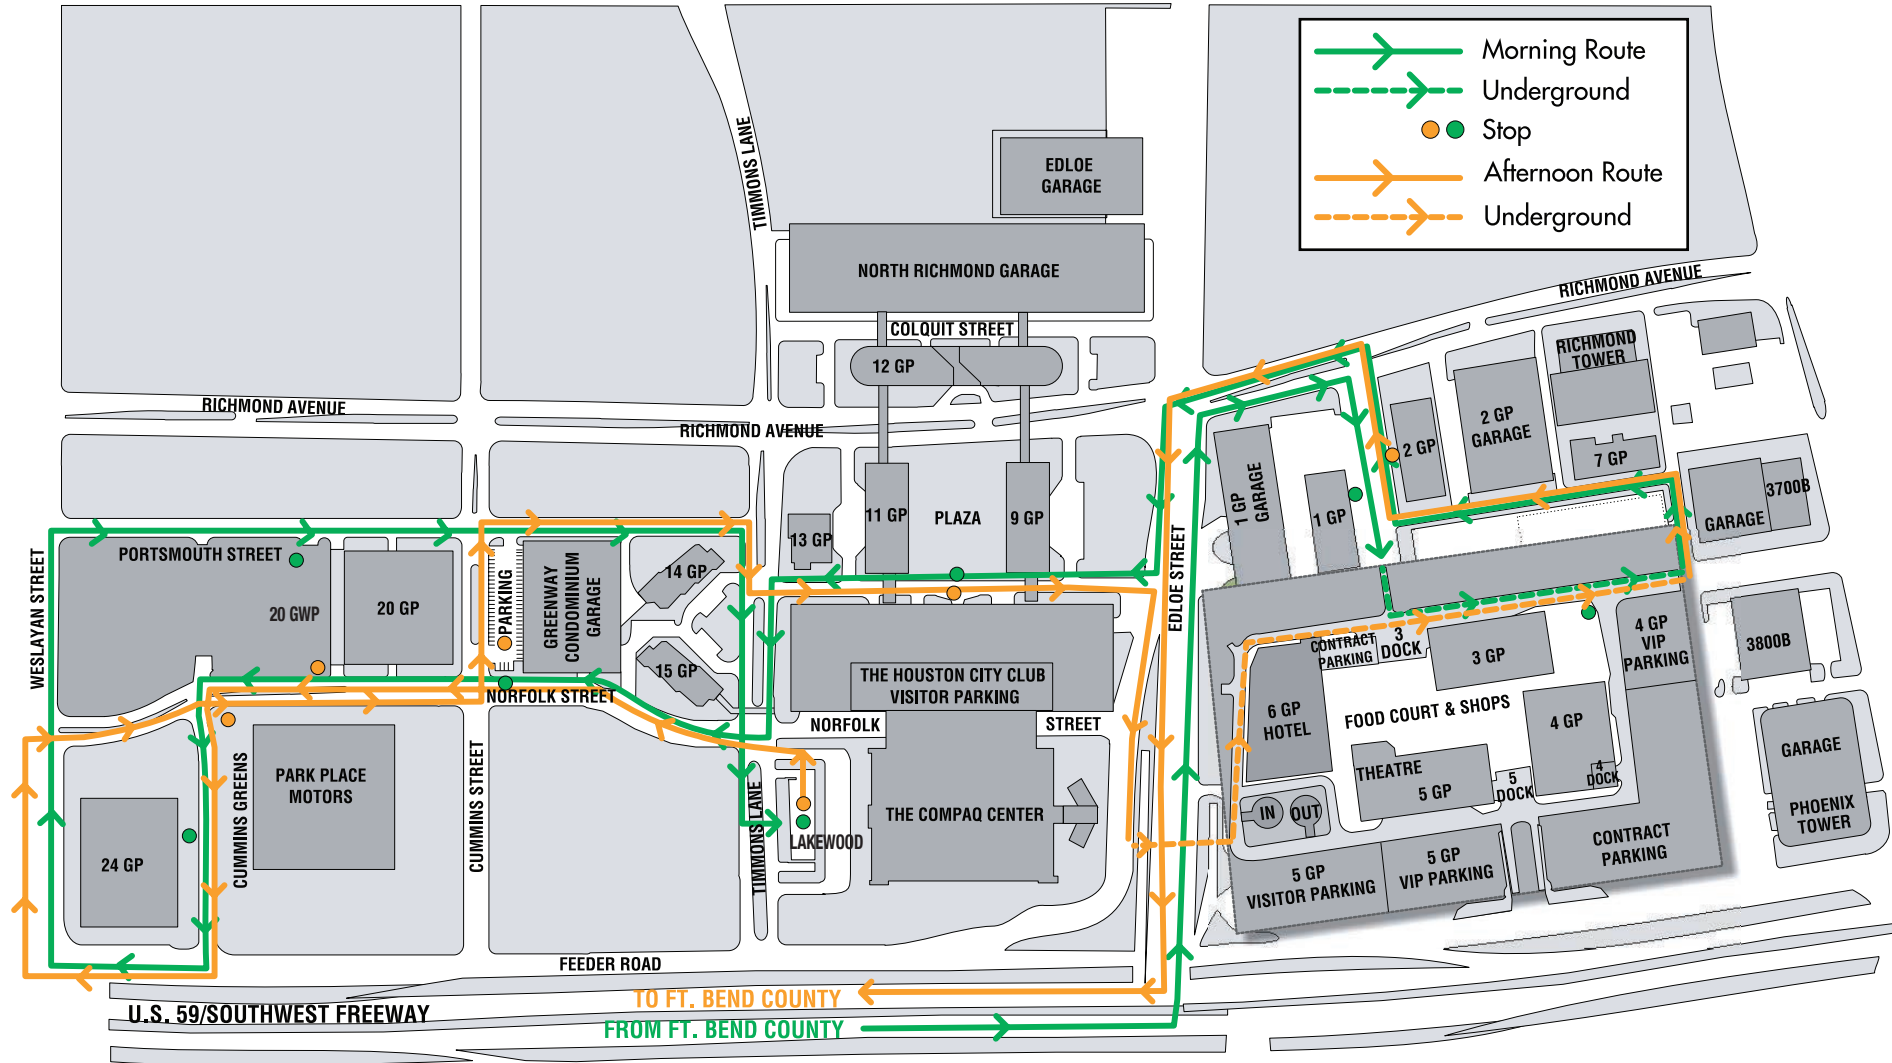

**These stops are only performed if there are passengers on board going to that destination.*

Fort Bend Express Greenway Plaza AM Schedule - Reverse Commute

1 GWP	GWP TC	9 & 11 GWP	20 GWP	24 GWP East	20 GWP Garage	Lakewood	U of H	AMC
6:29 AM	6:30 AM	6:36 AM	---	---	---	---	7:03 AM	7:11 AM
6:44 AM	6:45 AM	6:51 AM	---	---	---	---	7:17 AM	7:25 AM
7:09 AM	7:10 AM	7:16 AM	---	---	---	---	7:45 AM	7:53 AM
7:33 AM	7:34 AM	7:40 AM	7:42 AM	7:44 AM	7:52 AM	7:54 AM	8:21 AM	8:29 AM

Greenway Plaza

**Commuter Bus Service
from Fort Bend County**

- Greenway Plaza
- West Belfort Park & Ride
Transfer to METRO Commuter Service to Downtown Houston

The Fastest Way to Greenway Plaza From Fort Bend County

Fairgrounds Park & Ride Schedule

AM Inbound

Fairgrounds	U of H	AMC
5:40 AM	6:00 AM	---
5:55 AM	---	6:15 AM
6:15 AM	6:35 AM	6:45 AM
6:35 AM	6:55 AM	7:04 AM
6:58 AM	---	7:18 AM
7:36 AM	---	7:56 AM

PM Outbound

Climb Aboard!

Sugar Land Park & Ride Departures

- University of Houston Sugar Land Campus
University Blvd. at Highway 59
- AMC Movie Theatre
Sweetwater Blvd. at Highway 59

Fairgrounds Park & Ride

Highway 36 & Fairgrounds Blvd.
(Transfer to Greenway service at the U of H or AMC Movie Theatre. See schedule on back.)